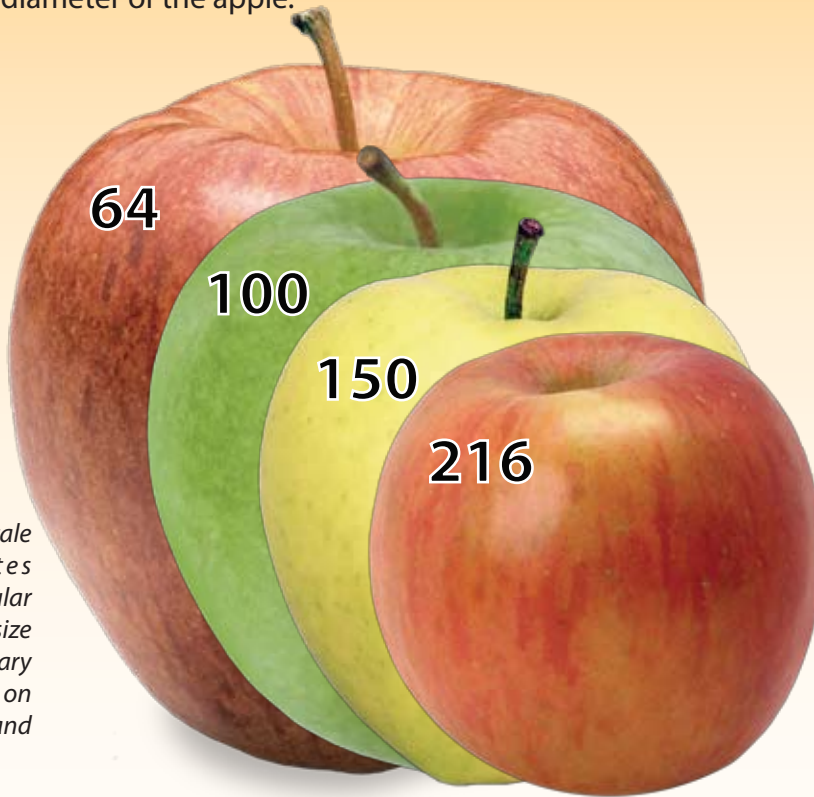

The Size of Stemilt Apples

Apples are sized according to the approximate number of apples that can be contained in a standard box (38 pounds), Euro's, and other cartons available. Apple sizes range from 48 to 216. The larger the number, the smaller the diameter of the apple.

This apple scale demonstrates some popular sizes. Actual size may vary depending on apple variety and shape.

APPLE SIZING	LARGE PLU	SIZE	APPROXIMATE DIAMETER	WEIGHT
		48	3.63"	14.3 oz.
	56	3.50"	12.5 oz.	
	64	3.40"	10.5 oz.	
	72	3.29"	9.3 oz.	
	80	3.19"	8.4 oz.	
	88	3.05"	7.6 oz.	
	SMALL PLU	100	2.93"	6.7 oz.
		113	2.84"	5.9 oz.
		125	2.75"	5.4 oz.
		138	2.68"	4.8 oz.
		150	2.62"	4.5 oz.
		163	2.54"	4.1 oz.
		175	2.46"	3.8 oz.
		198	2.39"	3.4 oz.
		216	2.31"	3.1 oz.